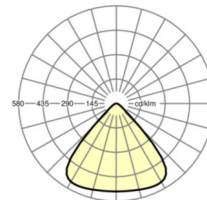

CHARACTERISTICS

Order number	37372024194
EAN number	4020863468126
Commodity code	94051190
Certification mark	IP 65, Protection class I, F, D, Indoor, CE
Impact resistance (IK rating)	IK08 (-30°C bis 50°C)
Ambient temperatur	ta -30°C to 50°C
Warranty period	5 years
State funding programs	BEG - Federal funding for efficient buildings (valid only for Germany)

ELECTRICAL ENGINEERING

Controller	Electronic driver (1 pcs.)
Wiring	3x1mm²
System output	149W
Mains voltage	230V/50Hz
Circuit breakers (inrush current)	4 pieces/B10, 7 pieces/B16, 7 pieces/C10, 11 pieces/C16
Energy efficiency class/light source	C

LIGHTING TECHNOLOGY

Placement	LED, Colour rendering/Light colour CRI ≥ 80 / 4000K
Colour tolerance (MacAdam)	5SDCM
Photobiological safety (Luminaire)	RG1
Nominal luminous flux	23761lm
LED service life	50000h L80/B10 (Tq 50°C)
Luminaire luminous efficiency	159lm/W
Beam angle	85°
UGR lat./long.	26.2 / 26.2

MECHANICS

Housing colour	black
Dimensions (LxWxH/DxH)	370mm x 210mm
Weight (net)	5.41kg
Type of installation	Pendant individual mounting, Ceiling-mounted single installation

Dimensions

H	210 mm	Height
D	370 mm	Diameter

DEEP-LINK

<https://www.regiolux.de/en/article/37372024194>